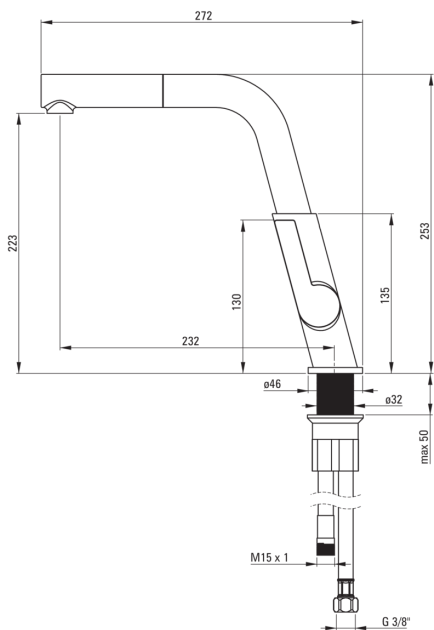

SILIA

Kitchen tap

Product code: BQS_N73M

EAN: 5907650876922

Color: nero

Warranty [years]: 7

Mixer

Finish	nero
Mixer type	single-handle, mixer
Installation method	standing
Flow class [l/min]	Z - 4-9 l/min
Acoustic group [db]	II (20 < x ≤ 30)
Check valves	Yes

Mixer cartridge

Ceramic cartridge size	25 mm
------------------------	-------

Spout

Spout type	pull-out, swivel
Mixer spout range [mm]	233

Aerator

Aerator type	swivel
--------------	--------

Connecting hose

Length [mm]	450
Installation thread	3/8"
Connection thread	M8

Hose

Length [mm]	1500
Braid type	single-braided

Hand shower

Number of functions	1
---------------------	---

Features:

- The mixer body is made of the highest quality brass
- The mixer is equipped with a stream aerator
- The movable aerator allows you to direct the water stream
- The mixer with functional pull-out spout
- The mounting sleeve facilitates the installation of the mixer
- 45 cm connection hoses included
- Z flow class (4-9 l/min) allowing for water consumption reduction
- The mixer is equipped with non-return valves so that the mixed water does not flow back into the installation
- Innovative, durable and easy to clean Nero coating
- Only the best materials, the quality of which has been confirmed by laboratory tests
- The offer includes a cleaning agent for fixtures in all colors